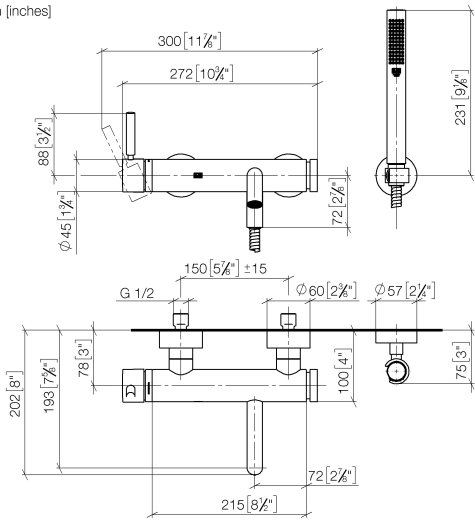

33 233 660

- spout: circular, air-enriched flow
- max. flow 14 l/min at 3 bar flow pressure
- Hand shower: COMPACT RAIN, max. flow rate 6.8 l/min (at 3 bar)
- complete hand shower set with anti-scale system
- automatic bath/shower diverter
- 202mm projection
- slide-on rosettes Ø 60 mm
- gauge 150 mm - 15 mm
- 1/2" connection
- metal shower hose 1250mm with integrated anti-twist protection
- shower holder rosette Ø 57mm

Intrinsic protection against back flow.

	Chrome	33 233 660-00
	Brushed Platinum	33 233 660-06
	Dark Chrome	33 233 660-19
	Light Gold	33 233 660-26
	Brushed Light Gold	33 233 660-27
	Matte Black	33 233 660-33
	Brushed Bronze	33 233 660-42
	Brushed Champagne (22kt Gold)	33 233 660-46
	Champagne (22kt Gold)	33 233 660-47
	Brushed Chrome	33 233 660-93
	Brushed Dark Platinum	33 233 660-99

33 233 660

mm [inches]

Flow rate chart

Certificates

Belgaqua_21-025- LGA_29687. WRAS_2207043.
27_1.

33 233 660

Parts for other finishes can be found here: [Brushed Platinum](#)

Spare parts list

No.	Item Number	Name	Quantity used	Delivery time
1	33 200 660-00	META Single-lever bath mixer for wall mounting without shower set - Chrome	1	10
2	28 050 920-00	holder	1	60
3	90 30 02 072 00-00	Metal shower hose 1/2" x 3/8" x 1250 mm - Chrome	1	10
4	90 12 11 140 30-00	shower	1	10