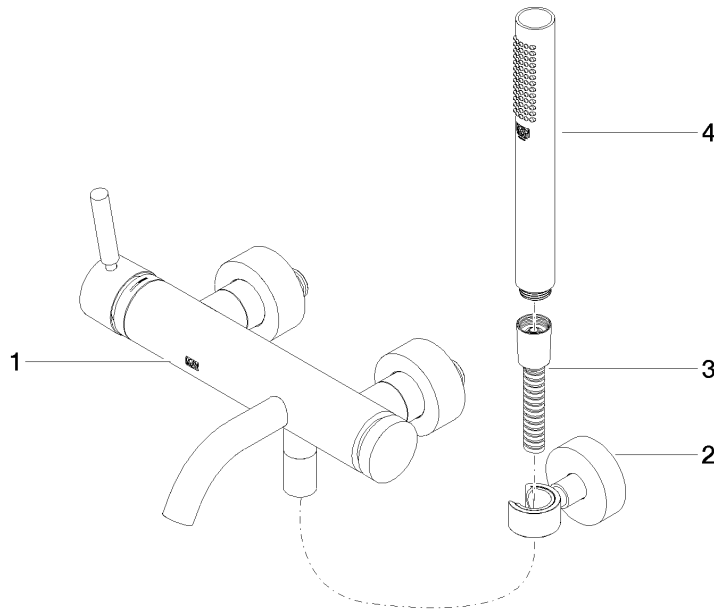

33 233 660

- spout: circular, air-enriched flow
- max. flow 14 l/min at 3 bar flow pressure
- Hand shower: COMPACT RAIN, max. flow rate 6.8 l/min (at 3 bar)
- complete hand shower set with anti-scale system
- automatic bath/shower diverter
- 202mm projection
- slide-on rosettes Ø 60 mm
- gauge 150 mm - 15 mm
- 1/2" connection
- metal shower hose 1250mm with integrated anti-twist protection
- shower holder rosette Ø 57mm

33 233 660

mm [inches]

Flow rate chart

Certificates

Belgaqua_21-025- LGA_29687. WRAS_2207043.
27_1.

33 233 660

Parts for other finishes can be found here: [Brushed Platinum](#)

Spare parts list

No.	Item Number	Name	Quantity used	Delivery time
1	33 200 660-00	META Single-lever bath mixer for wall mounting without shower set - Chrome	1	10
2	28 050 920-00	holder	1	60
3	90 30 02 072 00-00	Metal shower hose 1/2" x 3/8" x 1250 mm - Chrome	1	10
4	90 12 11 140 30-00	shower	1	10