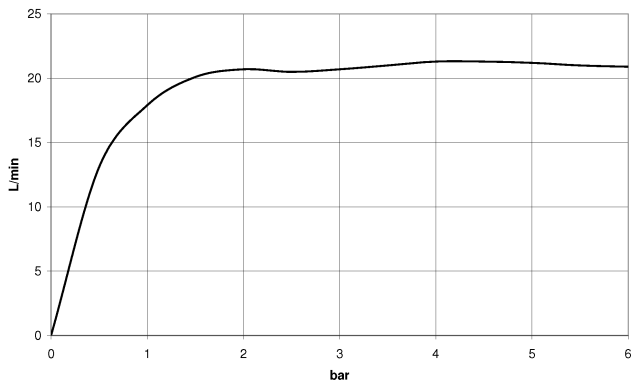

33 233 660

- spout: circular, air-enriched flow
- max. flow 14 l/min at 3 bar flow pressure
- Hand shower: COMPACT RAIN, max. flow rate 6.8 l/min (at 3 bar)
- complete hand shower set with anti-scale system
- automatic bath/shower diverter
- 202mm projection
- slide-on rosettes Ø 60 mm
- gauge 150 mm - 15 mm
- 1/2" connection
- metal shower hose 1250mm with integrated anti-twist protection
- shower holder rosette Ø 57mm

Intrinsic protection against back flow.

	Chrome	33 233 660-00
	Brushed Platinum	33 233 660-06
	Dark Chrome	33 233 660-19
	Light Gold	33 233 660-26
	Brushed Light Gold	33 233 660-27
	Matte Black	33 233 660-33
	Brushed Bronze	33 233 660-42
	Brushed Champagne (22kt Gold)	33 233 660-46
	Champagne (22kt Gold)	33 233 660-47
	Brushed Chrome	33 233 660-93
	Brushed Dark Platinum	33 233 660-99

33 233 660

mm [inches]

Flow rate chart

Certificates

Belgaqua_21-025- LGA_29687. WRAS_2207043.
27_1.

33 233 660

Parts for other finishes can be found here: [Brushed Platinum](#)

Spare parts list